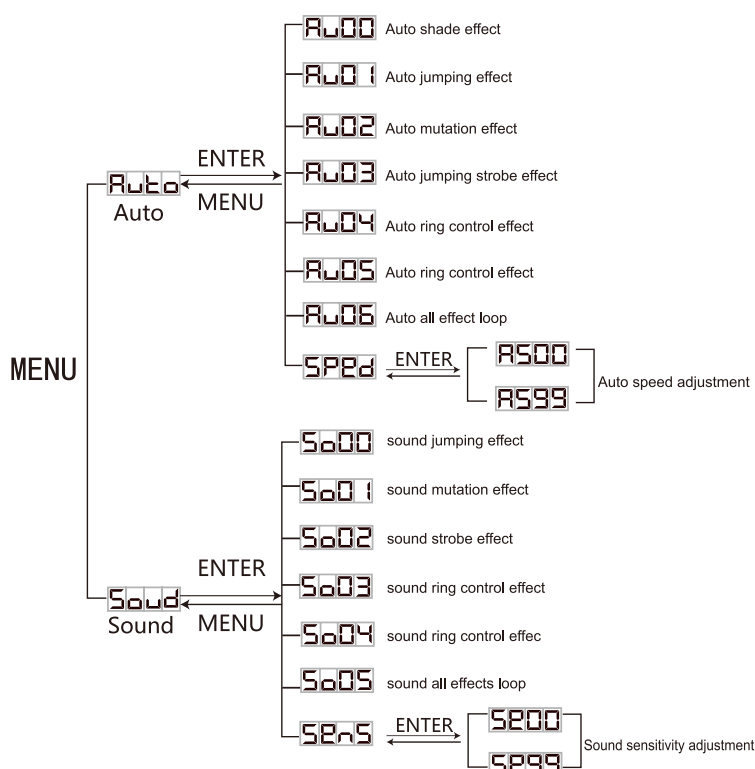

ATTENTION

1. Please read these operating instructions carefully to familiarize you with basic operations of this unit BEFORE USE.
2. Without permitted, it is prohibited to spread the contents of this manual to others.
3. This manual is only to provide related information, and the contents of this manual will be changed at any time without notice.
4. Unless the instructions have already stated, please do not freely modified the unit.

SAFETY TIPS

1. Before installation and maintenance, please confirm the power is OFF. Make sure that the ventilation around the unit is good.
2. The lighting is designed for indoor demonstration, please do not use this product in a wet environment for long-term.
3. The use and maintenance of this unit should avoid contact with water. when using it outdoor, please takewaterproofing measures.
4. Personnel, who to take the installation, operation and maintenance, must be familiar with the lighting performance. Most of the damage is resulted from unfamiliar with its performance.
5. Please do not face up to the luminous unit for a long time, so as not to cause discomfort to your eyes.
6. Please often wipe the unit with a clean cloth.

3. OPERATION INSTRUCTIONS

Press **ENTER** button (>5s), digital will display rotation 180° (reverse display), loosen the button then press **ENTER** again, digital will display normally.