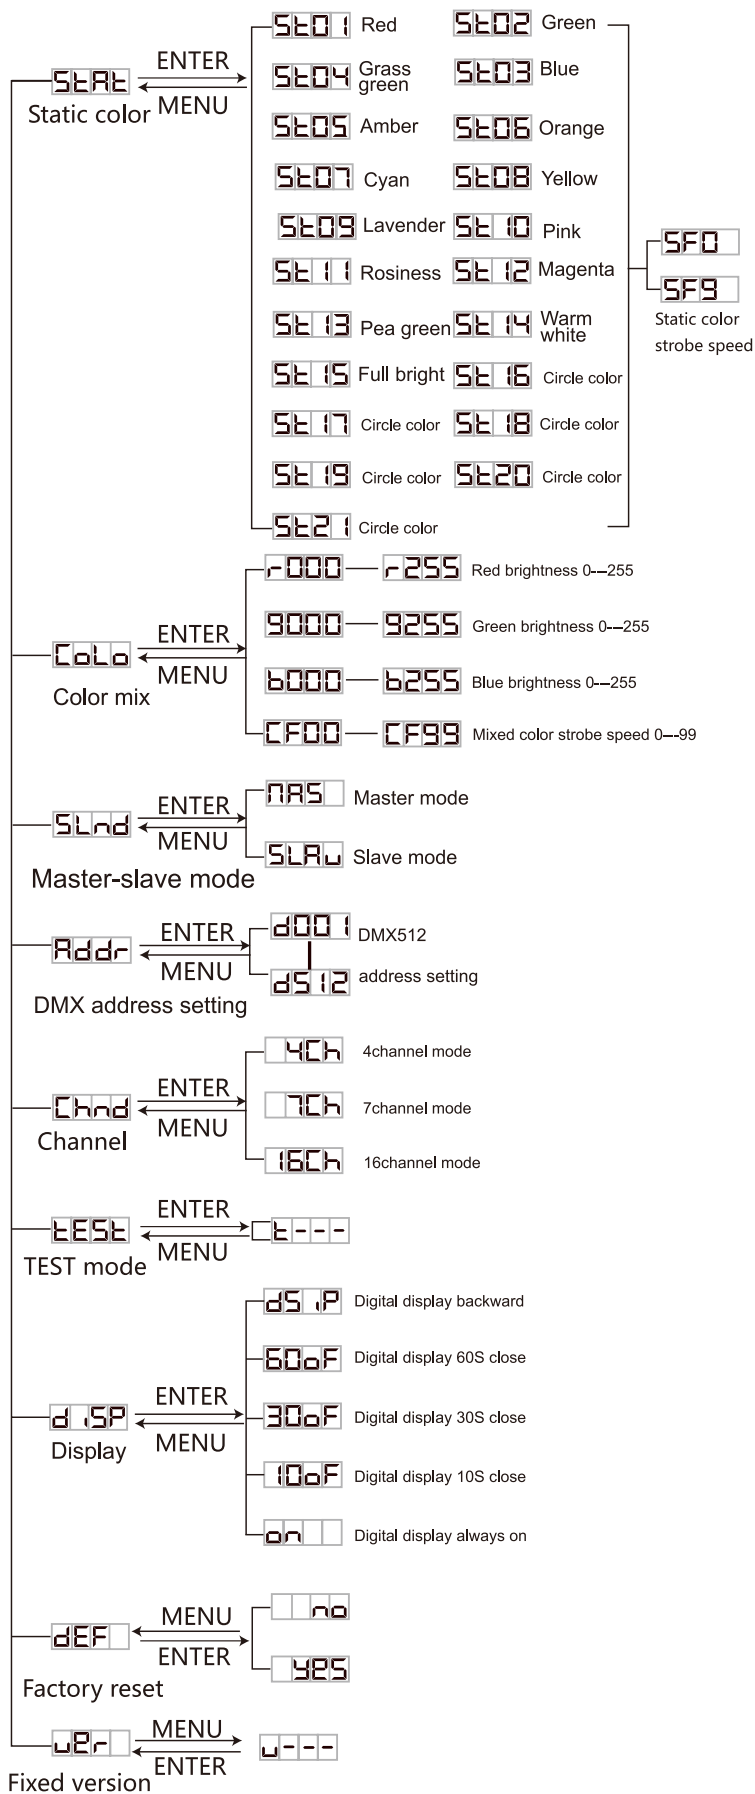

Control

- DMX channels: 3/7
- Operational modes: DMX, Master & Slave and Autorhythmic.

Physical

- LED display
- DMX connectors: 2 XLR connectors (XLR-3N Input and Output)
- Dimensions: 210x210x104 mm.
- Weight: 1.7 Kg.

Specifications

Source & Optics

- Light source: 54 x 3W 3-in-1 RGB LEDs
- Average lifespan: 50,000 hours
- Beam angle: 26°

Effects & Functions

- Dimmer: Full range 0-100% overall & for all colors
- Strobe effect
- Integrated programs
- 3-in-1 LED technology: RGB soft mix without multicolored shadows

3. OPERATION INSTRUCTIONS

Press **ENTER** button (>5s), digital will display rotation 180° (reverse display), loosen the button then press **ENTER** again, digital will display normally.

3. OPERATION INSTRUCTIONS

7 CHANNEL/16 CHANNEL MODE MENU

CHANNEL	CHANNEL	VALUE	FUNCTION
CH1	CH1	000-255	Master dimmer 0% — 100%
CH2	CH2	000-009	Strobe stop
		010-255	Strobe speed slow — fast (1HZ-20HZ)
CH3	CH3	000-255	Auto speed slow — auto speed fast
CH4	CH4	000-004	Blackout
		005-009	Red
		010-014	Green
		015-019	Blue
		020-024	Grass Green
		025-029	Amber
		030-034	Amber
		035-039	Orange
		035-039	Yellow
		040-044	Cyan
		045-049	Lavender
		050-054	Pink
055-059	Rosiness		